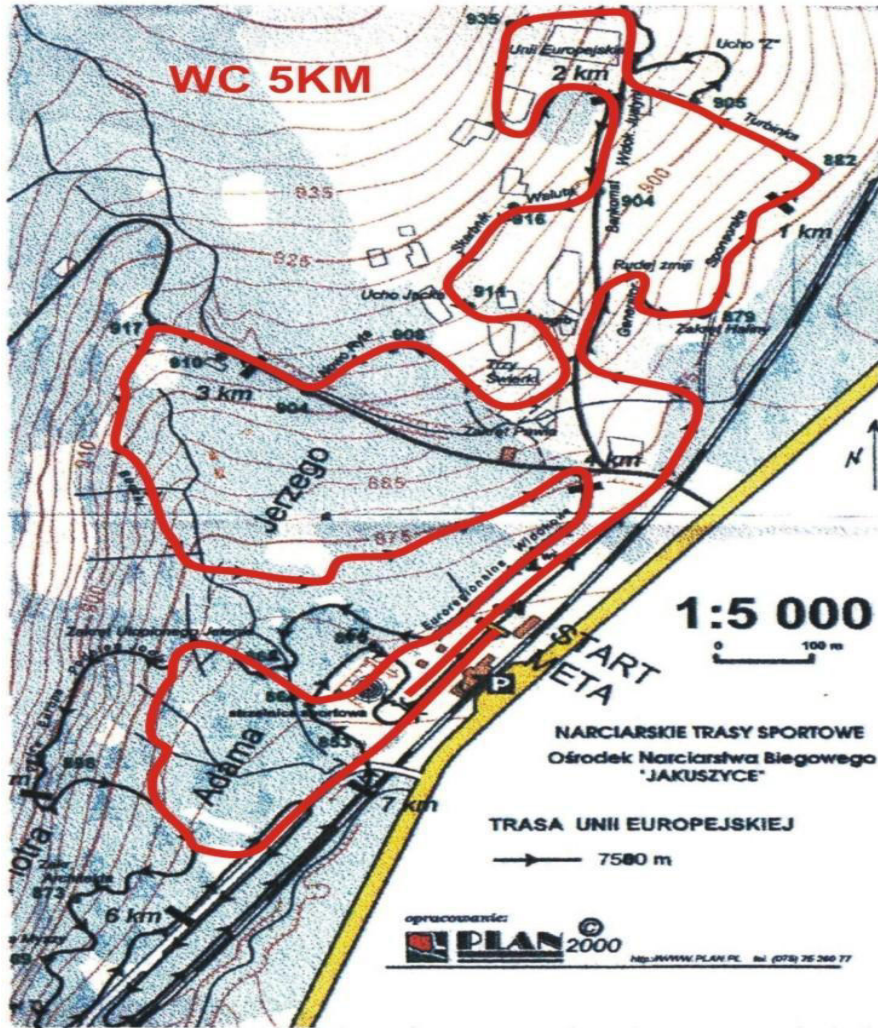

SZKLARSKA PORĘBA

17/18 FEBRUARY 2012

Jakuszyce WC 5km

Course length:	5287m	Height Difference (HD):	85m	Lowest point:	873m
Category:	C	Maximum Climb (MC):	65m	Highest point:	958m
Competition Level:	WC/JWSC	Total Climb (TC):	187m		