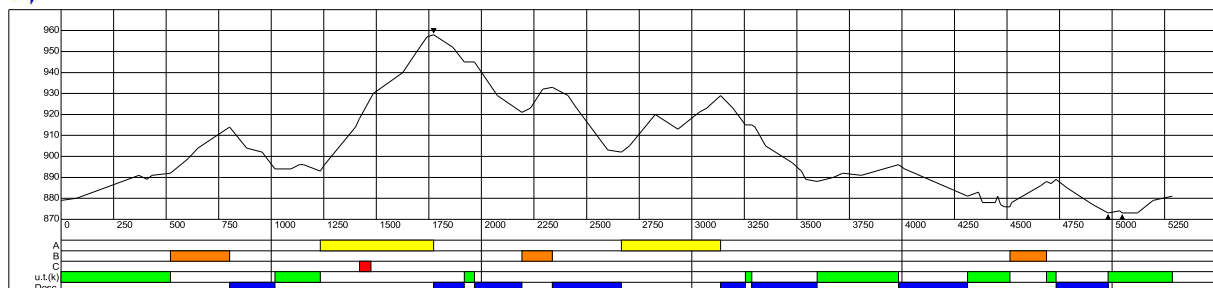

SZKLARSKA PORĘBA

17/18 FEBRUARY 2012

Jakuszyce WC 5km

Course length:	5287m	Height Difference (HD):	85m	Lowest point:	873m
Category:	C	Maximum Climb (MC):	65m	Highest point:	958m
Competition Level:	WC/JWSC	Total Climb (TC):	187m		